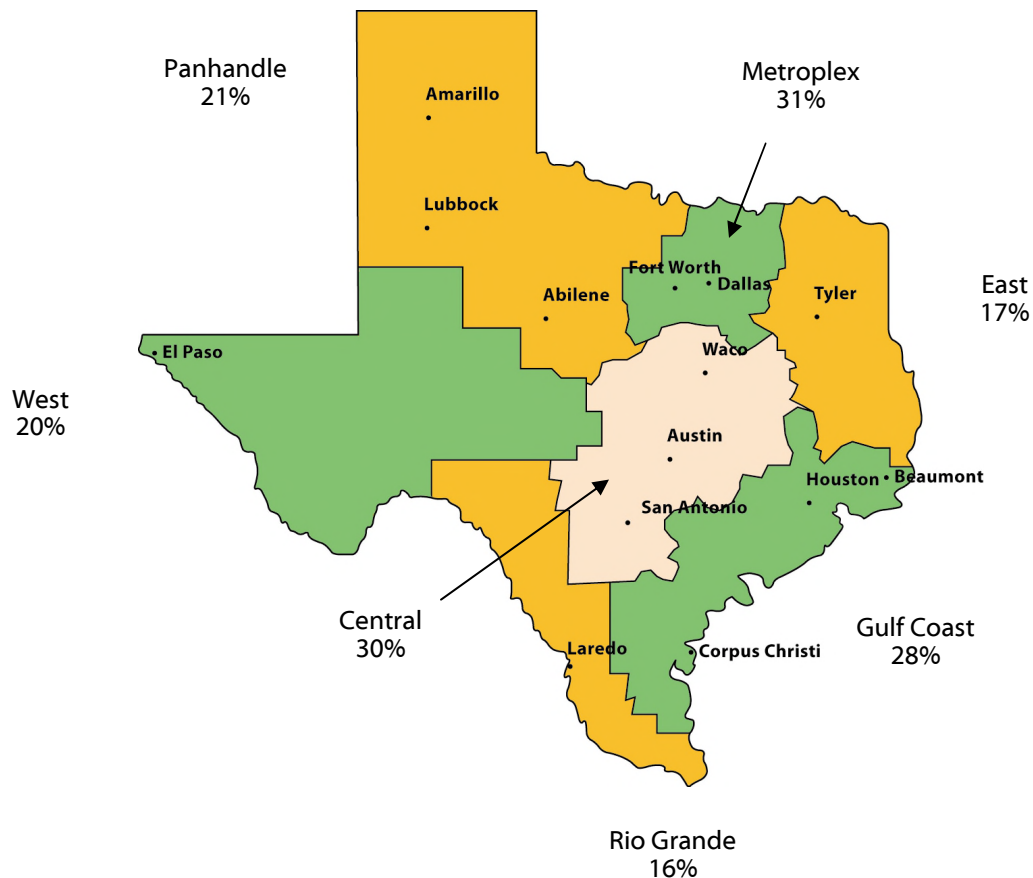

Texas Educational Attainment Levels Vary by Region

Population Age 25 and Older with a Bachelor's Degree or Higher (2014)

Educational attainment levels in the different regions of Texas vary dramatically. In the Metroplex region, 31 percent of people age 25 and older have a bachelor's degree or higher. In Central Texas, home to the state's two flagship universities, 30 percent of adults have a bachelor's degree or higher, and in the Gulf Coast region, 28 percent have a bachelor's degree or higher. However, educational attainment levels drop off in other areas of the state. The East Texas, West Texas, and Panhandle regions all record lower levels of educational attainment, and in the Rio Grande Valley region, the percentage of college graduates is about half that in the Metroplex region.

Source: U.S. Census Bureau, American Communities Survey, 2010-2014 Three-Year Estimates, Washington, D.C. (<http://www.census.gov/acs/www/>)