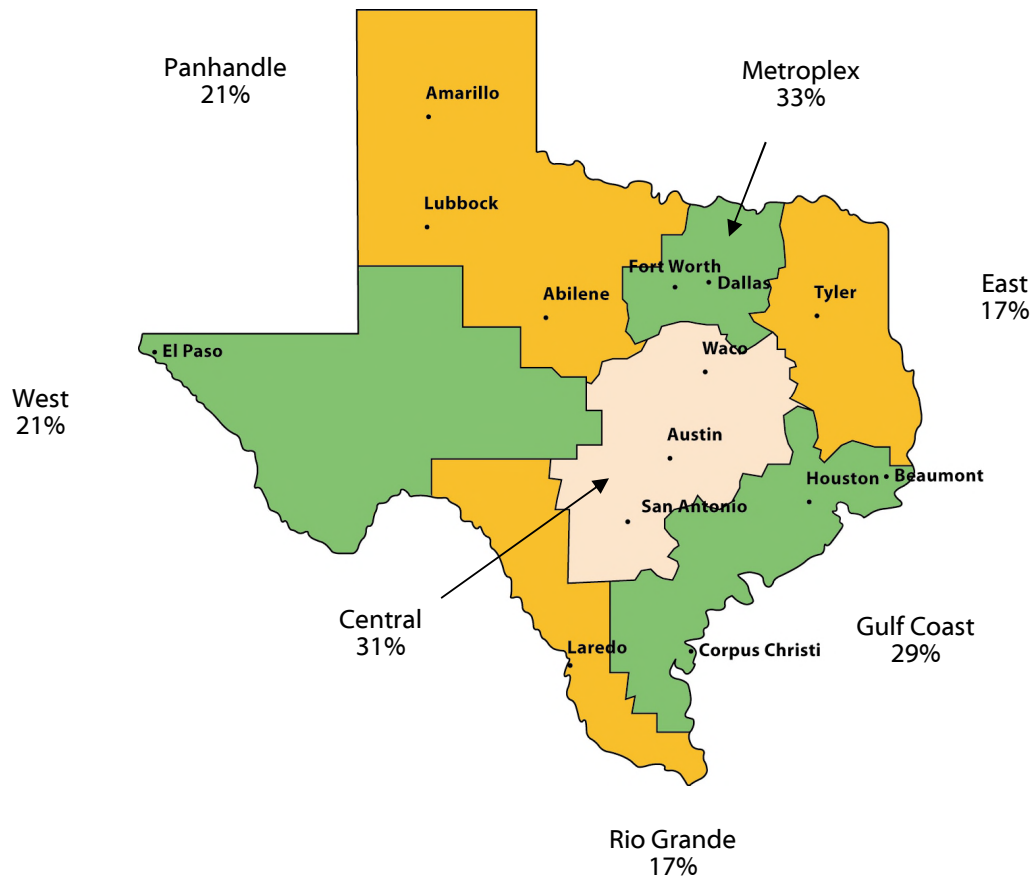

# Texas Educational Attainment Levels Vary by Region

Population Age 25 and Older with a Bachelor's Degree or Higher (2016)

Educational attainment levels in the different regions of Texas vary dramatically. In the Metroplex region, 33 percent of people age 25 and older have a bachelor's degree or higher. In Central Texas, home to the state's two flagship universities, 31 percent of adults have a bachelor's degree or higher, and in the Gulf Coast region, 29 percent have a bachelor's degree or higher. However, educational attainment levels drop off in other areas of the state. The East Texas, West Texas, and Panhandle regions all record lower levels of educational attainment, and in the Rio Grande Valley region, the percentage of college graduates is about half that in the Metroplex region.

Source: U.S. Census Bureau, American Communities Survey, 2016 Five-Year Estimates, Washington, D.C.  
(<http://www.census.gov/acs/www/>)